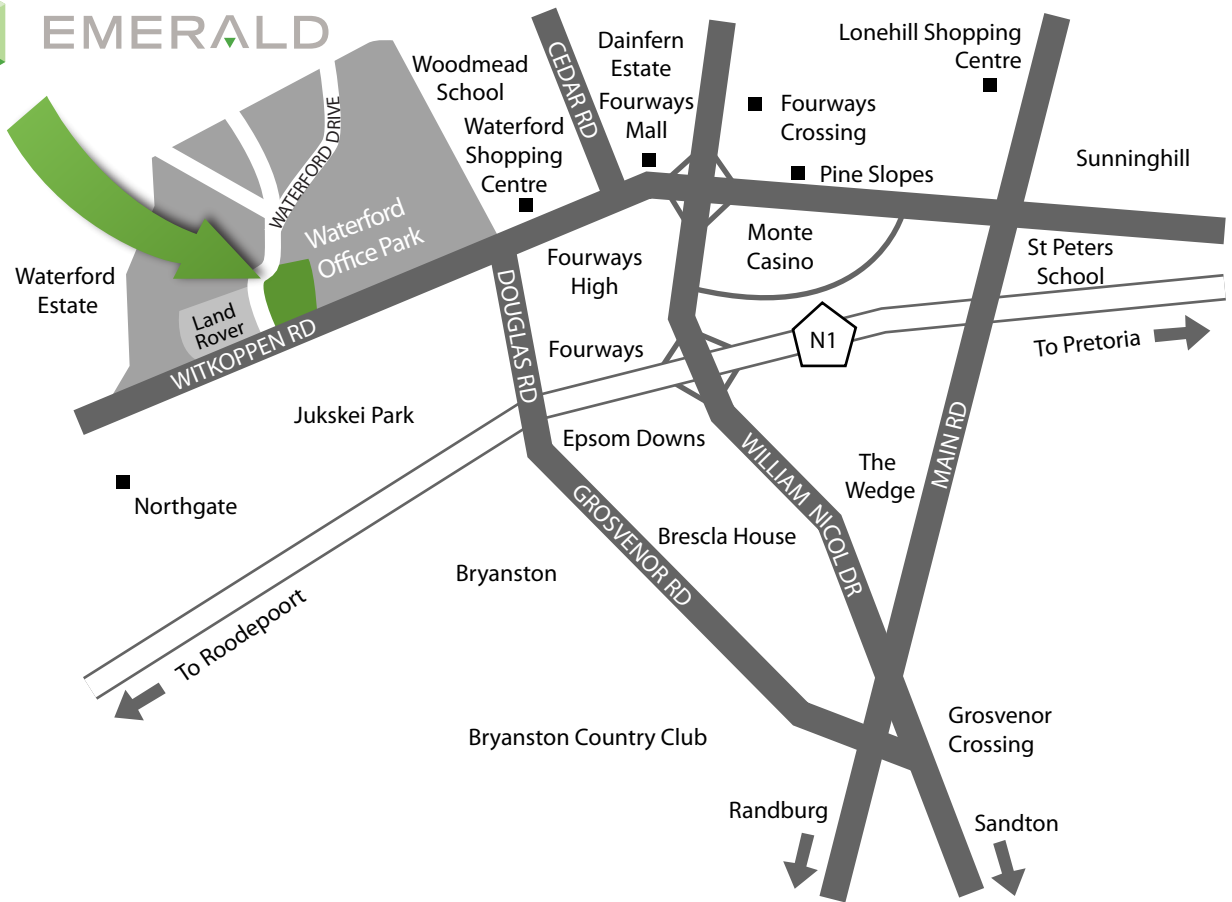

EMERALD

Emerald Risk Transfer  
Emerald House  
8 Waterford Office Park  
Waterford Drive  
Fourways 2055

GPS Co-ordinates:  
S  $-26^{\circ} 01' 32''$   
E  $27^{\circ} 59' 02''$

Telephone:  
+27 (0)11 658 8200

You'll find Emerald Risk Transfer in Unit 8 of Waterford Office Park, which is on the corner of Witkopp Road and Waterford Drive.

From the N1 (Western Bypass)  
Take the William Nicol exit  
Turn onto William Nicol Drive and drive in a northerly direction towards Fourways  
Cross over Leslie Road  
Cross over Kingfisher Road  
Exit onto Witkopp Road towards Honeydew  
Cross over Cedar Ave  
Cross over Douglas Road  
Turn right into Waterford Drive  
Waterford Office Park is on your right hand side

Find us on Google Maps, search for "Emerald Risk Transfer 2055"